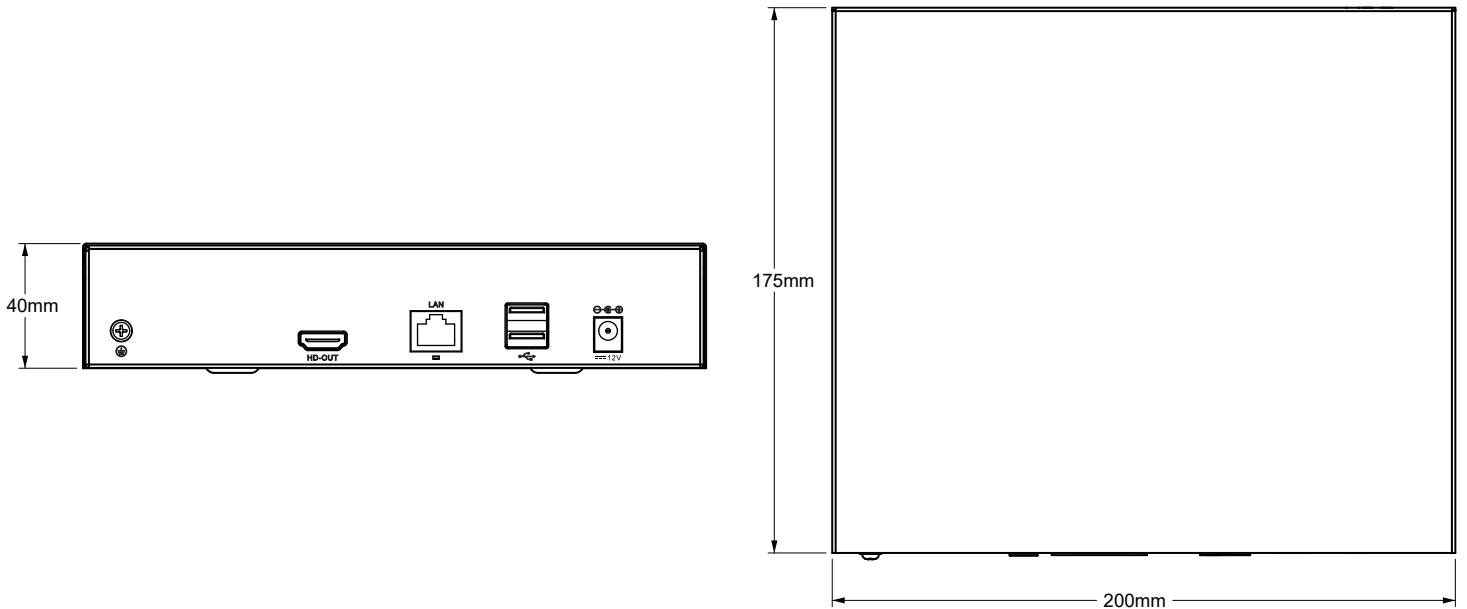

9CH AI NVR

NVR3109S1

- Video Input: 9CH
- Motion Detection: 9CH
- AI Function
- Up to 12MP Resolution Recording
- H265/H264/H265+/H264+
- 1 SATA HDD Up to 10 TB capacity for each HDD

Video	
Input	9CH(12MP/8MP/5MP/4MP/3MP/1080p/1280x1024/960p/720p/D1)
Output	1*HD
Audio	
Input	N/A
Output	N/A
Audio Bit Rate	64kbps
Audio Compression standard	G711U, G711A, AAC, MP2L2
Intercom	N/A
Alarm	
Sensor Input	N/A
Output	N/A
Motion Detection	9 Channel, MD Zones: 396 (22 × 18)
Trigger Events	Recording, Email, FTP, Snapshot and Screen Tips, Pop-up Window, Notify Surveillance Center
Display	
HD Output1	4K(3840*2160)/2K(2560*1440)/1920*1080/1280*1024/1280*720/1024*768
HD Output2	N/A
VGA	N/A
Display Split	9CH/8CH/6CH/4CH/2CH/1CH
Digital Zoom	YES
OSD	Camera Title, Time, Recording, Motion Detection, Event Alarm
Event	
Smart Event	Intrusion Detection, Line Crossing Detection, Enter Area Detection, Leave Area Detection, Loitering Detection, People Gathering Detection, Face Detection, Illegal Parking Detection, Line Crossing Count, LPD(License Plate Detection), Abandoned Object Detection, Removed Object Detection, Heat Map
Nomal Event	Motion, Video Tampering, Video Loss, Audio Detection, Scene Change
Recording	
Video Compression	H265/H264/H265+/H264+
Resolution	12MP/8MP/5MP/4MP/3MP/1080P/1280x1024/960P/720P/D1
Record Rate	PAL: 12MP@6CHx25fps,8MP@9CHx25fps,5MP@9CHx25fps,4MP@9CHx25fps,3MP@9CHx25fps,1080P@9CHx25fps,960P@9CHx25fps,720P@9CHx25fps, D1@9CHx25fps NTSC: 12MP@6CHx30fps,8MP@9CHx30fps,5MP@9CHx30fps,4MP@9CHx30fps,3MP@9CHx30fps,1080P@9CHx30fps,960P@9CHx30fps, 720P@9CHx30fps,D1@9CHx30fps
Record Mode	Manual\Timer\Motion Detection\Event
Playback & Backup	
Local Sync Playback	1CH 12MP@30fps, 1CH 8MP@30fps, 2CH 5MP@30fps, 4CH 4MP@30fps, 7CH 1080P@30fps, 9CH 720P@30fps, 9CH D1@30fps
Decode Capability	1080P@210fps
Remote Sync Playback	YES

Dimensions (mm)

Connection Diagram